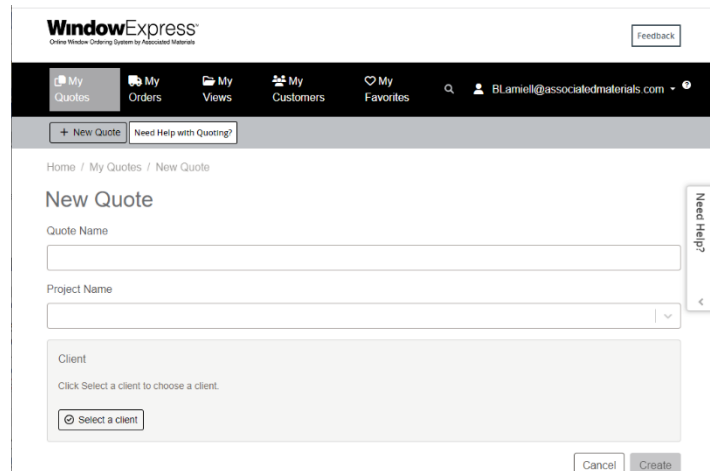

You can enter in your own customer with your own unique customer ID by clicking on “My Customers”

NEW QUOTE

To create a new quote, click on the “New Quote” button.

The new quote window should prompt you to add a quote and a project name.

A random number will get generated as your quote number. A new tool bar will be displayed under the quote number. Click on the "List Items" to add new line items.

Then click on **+ New Line Item** and start selecting the product line you would like to use on this project.