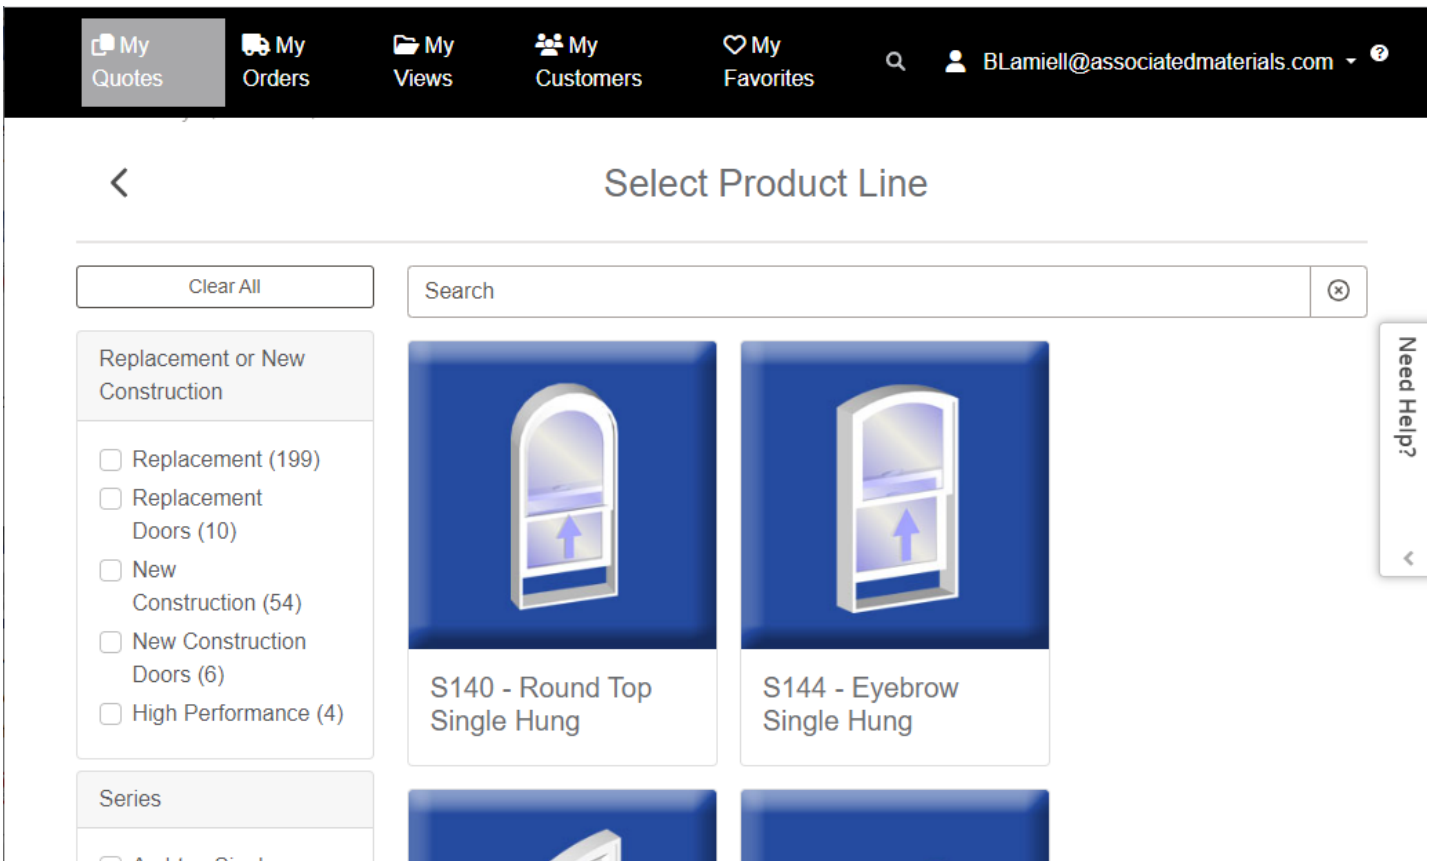

A random number will get generated as your quote number. A new tool bar will be displayed under the quote number. Click on the "List Items" to add new line items.

Then click on **+ New Line Item** and start selecting the product line you would like to use on this project.