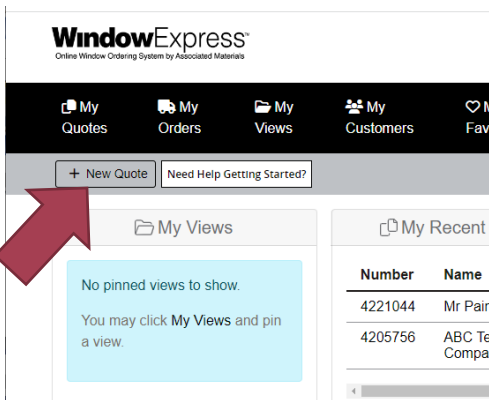

Navigate to the WEweb homepage
<https://associatedmaterials.myparadigmcloud.com/>

INTRODUCTION

HOME SCREEN

After logging in, you will no longer see the message of the day. It will take you directly to the home screen.

You can enter in your own customer with your own unique customer ID by clicking on “My Customers”

NEW QUOTE

To create a new quote, click on the “New Quote” button.

The new quote window should prompt you to add a quote and a project name.

A random number will get generated as your quote number. A new tool bar will be displayed under the quote number. Click on the "List Items" to add new line items.

Then click on **+ New Line Item** and start selecting the product line you would like to use on this project.