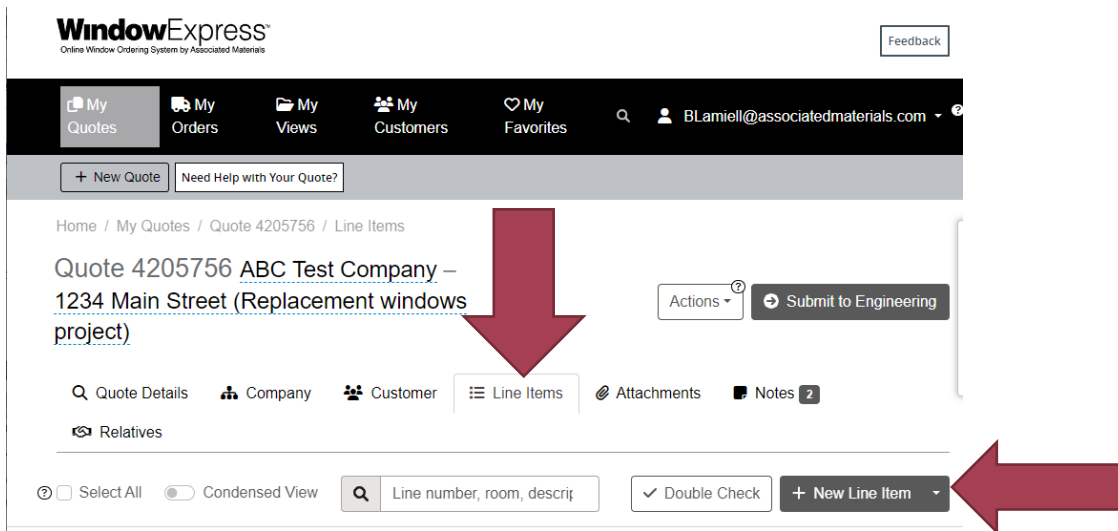

You can enter in your own customer with your own unique customer ID by clicking on “My Customers”

NEW QUOTE

To create a new quote, click on the “New Quote” button.

The new quote window should prompt you to add a quote and a project name.

A random number will get generated as your quote number. A new tool bar will be displayed under the quote number. Click on the "List Items" to add new line items.

Then click on **+ New Line Item** and start selecting the product line you would like to use on this project.