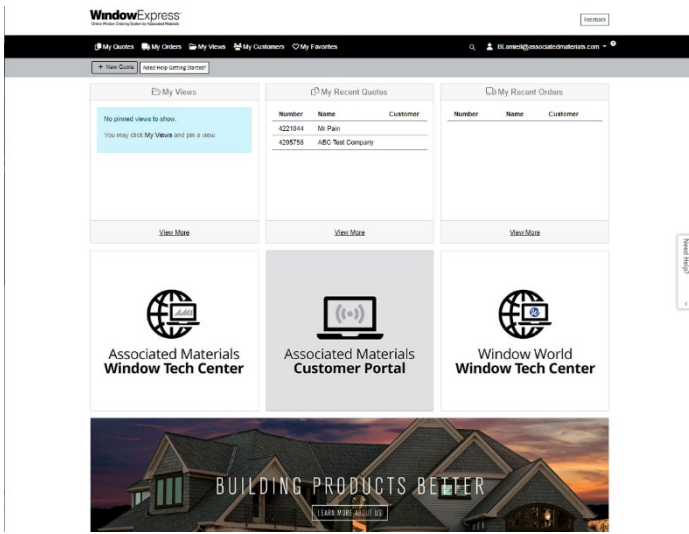

WINDOWEXPRESS

ONLINE WINDOW ORDERING SYSTEM

By Associated Materials | CSDirectTeam@associatedmaterials.com

SUMMARY

All quotes will still be visible in Web, whether entered in Desktop or not. All quotes hit the same database and will be accessible in either system.

Navigate to the WEweb homepage
<https://associatedmaterials.myparadigmcloud.com/>

INTRODUCTION

HOME SCREEN

After logging in, you will no longer see the message of the day. It will take you directly to the home screen.